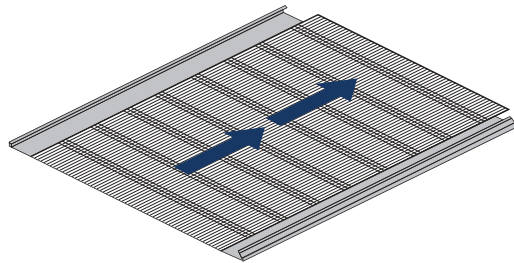

Lap Required?: Yes No

WEAVE TYPE

LOKSLOT

Straight wire in slots with crimped clusters

CLEAN SLOT

Alternating straight and crimped wires

STRAIGHT SLOT

Straight wires only

KRIMPSLOT

All crimped wires in slot

OBSLOT

Slotted single chute

For further information, visit our site:
<http://www.buffalowire.com/products/wire-cloth/>

SLOT ORIENTATION

Slots parallel with the flow

Slots against the flow

Both screens shown with 1" overlap

HOOK TYPE

(A) Length= _____

(B) Throat= _____

Available in 1" bends of 45°