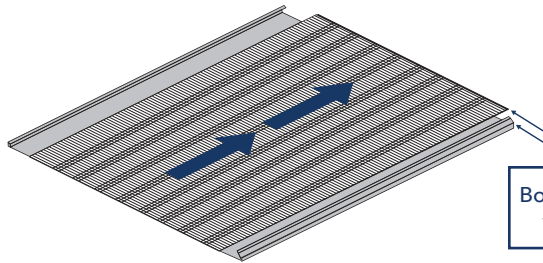

Lap Required?: Yes No

WEAVE TYPE

LOKSLOT

Straight wire in slots with crimped clusters

CLEAN SLOT

Alternating straight and crimped wires

STRAIGHT SLOT

Straight wires only

KRIMPSLOT

All crimped wires in slot

OBSLOT

Slotted single chute

For further information, visit our site:
<http://www.buffalowire.com/products/wire-cloth/>

SLOT ORIENTATION

Slots parallel with the flow

Slots against the flow

Both screens shown with 1" overlap

HOOK TYPE

(A) Length= _____

(B) Throat= _____

Available in 1" bends of 45°